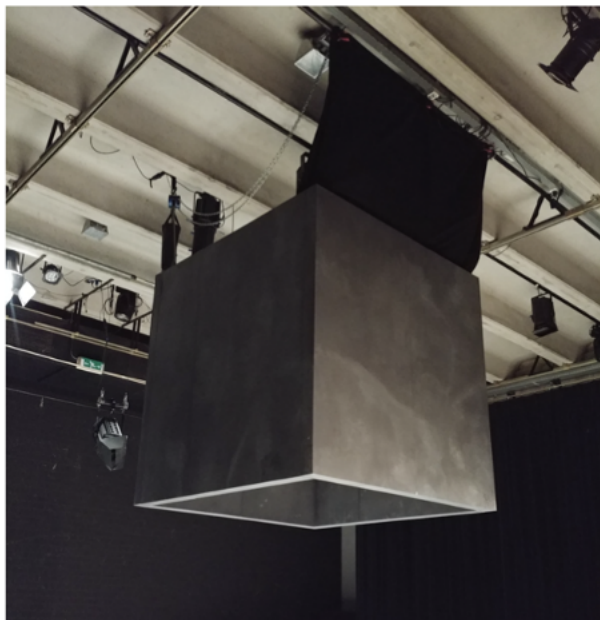

^ hanging cube 2x2x2m

set impression ^

Grey floor 9,60x9,60m also from theatre if possible

Technische fiche De Panter

Lichtplan:

The Panther

Dunja Jovic

v. 06/02/2021